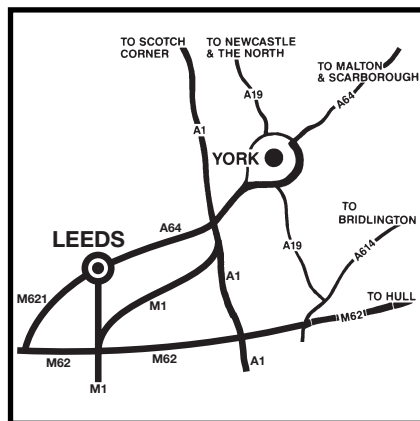

# The Partners Group

Marketing  
Communications  
and Design

NATIONWIDE RAIL LINKS

**105 THE MOUNT**  
**YORK YO24 1GY**  
**TEL 01904 610077**  
**FAX 01904 641646**  
**EMAIL**  
postbox@partners-group.co.uk

## HOW TO FIND US

TO YORK

TO PARTNERS